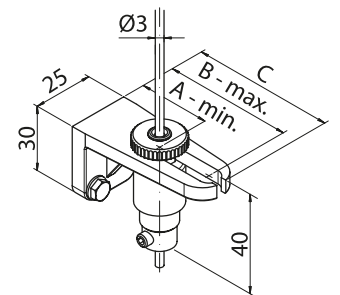

CABLE GUIDE

STANDARD BRACKET LENGTH

Position	A	B	C
1	29	50	60
2	55	76	86
3	83	104	114