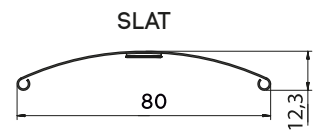

COVER PANELS