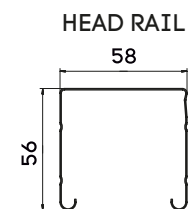

COVER PANELS