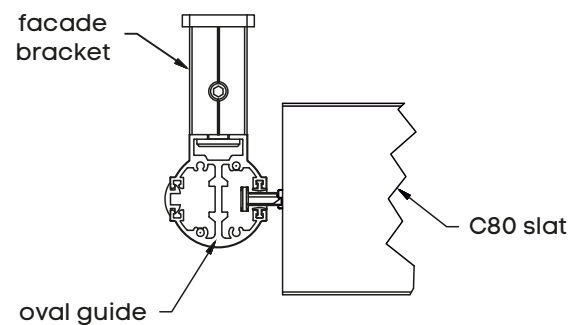

### PRODUCT DIMENSIONS

MIN width: 800 mm	MIN height: 800 mm
MAX width: 6000 mm	MAX height: 4100 mm

### OVAL CASSETTE

- Available in height of 250, 350 and 418 mm

GENERAL VIEW

A-A

GUIDE MOUNT WITH BRACKET

OVAL CASSETTE