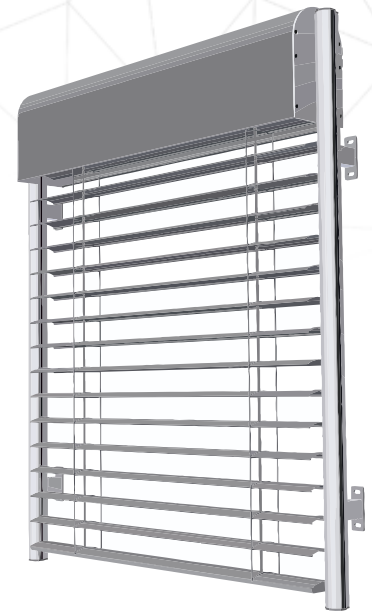

GENERAL VIEW