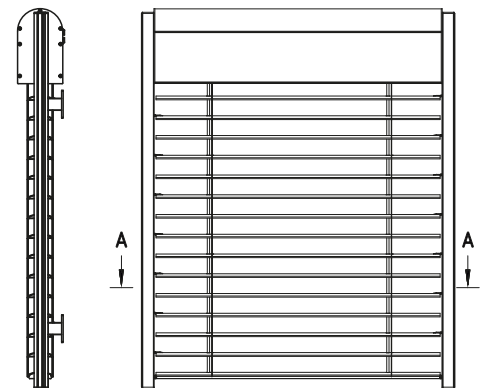

### PRODUCT DIMENSIONS

MIN width: 800 mm	MIN height: 800 mm
MAX width: 6000 mm	MAX height: 4100 mm

### SLAT VARIANTS

- C80 slats
- Z90 slats
- S65 slats

### OVAL CASSETTE

- Available in height of 250, 350 and 418 mm

GENERAL VIEW

A-A

GUIDE MOUNT WITH BRACKET

OVAL CASSETTE