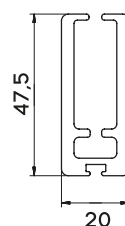

FZ47 BOTTOM BAR