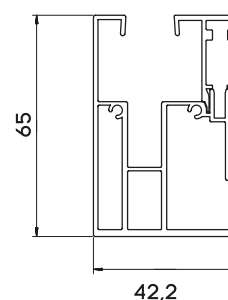

GS65 GUIDE

GS40 GUIDE