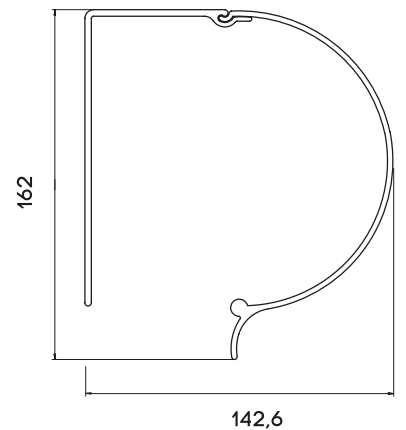

STANDARD CONSTRUCTION COLORS

PRODUCT DIMENSIONS

MIN width: 1500 mm	MIN height: 1000 mm
MAX width: 5500 mm	MAX height: 4250 mm

CASSETTE 140

ROLLER TUBE

CASSETTE

Semi-round, fabricated out of extruded aluminum