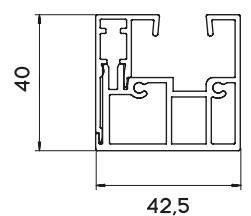

- Copaco Serge 600 fabrics (included)
- Serge Ferrari Soltis 86, Soltis 92, Soltis B92 (surcharge)