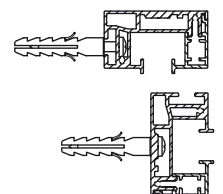

DIRECT MOUNT