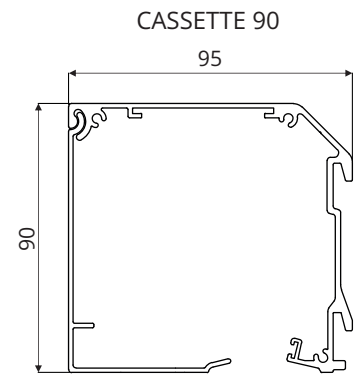

ZIPNER 90

Zipner 90 is a modern sunscreen system that provides reliable operation even in the toughest conditions. Its construction uses the highest quality components which guarantees smooth work for many years. In addition, square shaped cassette fits perfectly with the elegant facades of residential and public buildings.

STANDARD CONSTRUCTION COLORS

PRODUCT DIMENSIONS

MIN width: 1000 mm	MIN height: 1000 mm
MAX width: 2500 mm	MAX height: 2500 mm

ROLLER TUBE

CASSETTE

Square, fabricated out of extruded aluminum

DRIVE

GS 35 GUIDE MOUNT WITH WALL BRACKET