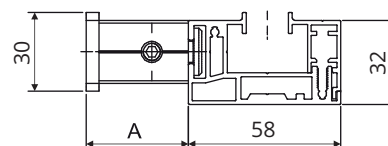

STANDARD CONSTRUCTION COLORS

PRODUCT DIMENSIONS

MIN width: 1000 mm	MIN height: 1000 mm
MAX width: 2500 mm	MAX height: 2500 mm

ROLLER TUBE

CASSETTE

Square, fabricated out of extruded aluminum

DRIVE

GS 35 GUIDE MOUNT WITH WALL BRACKET